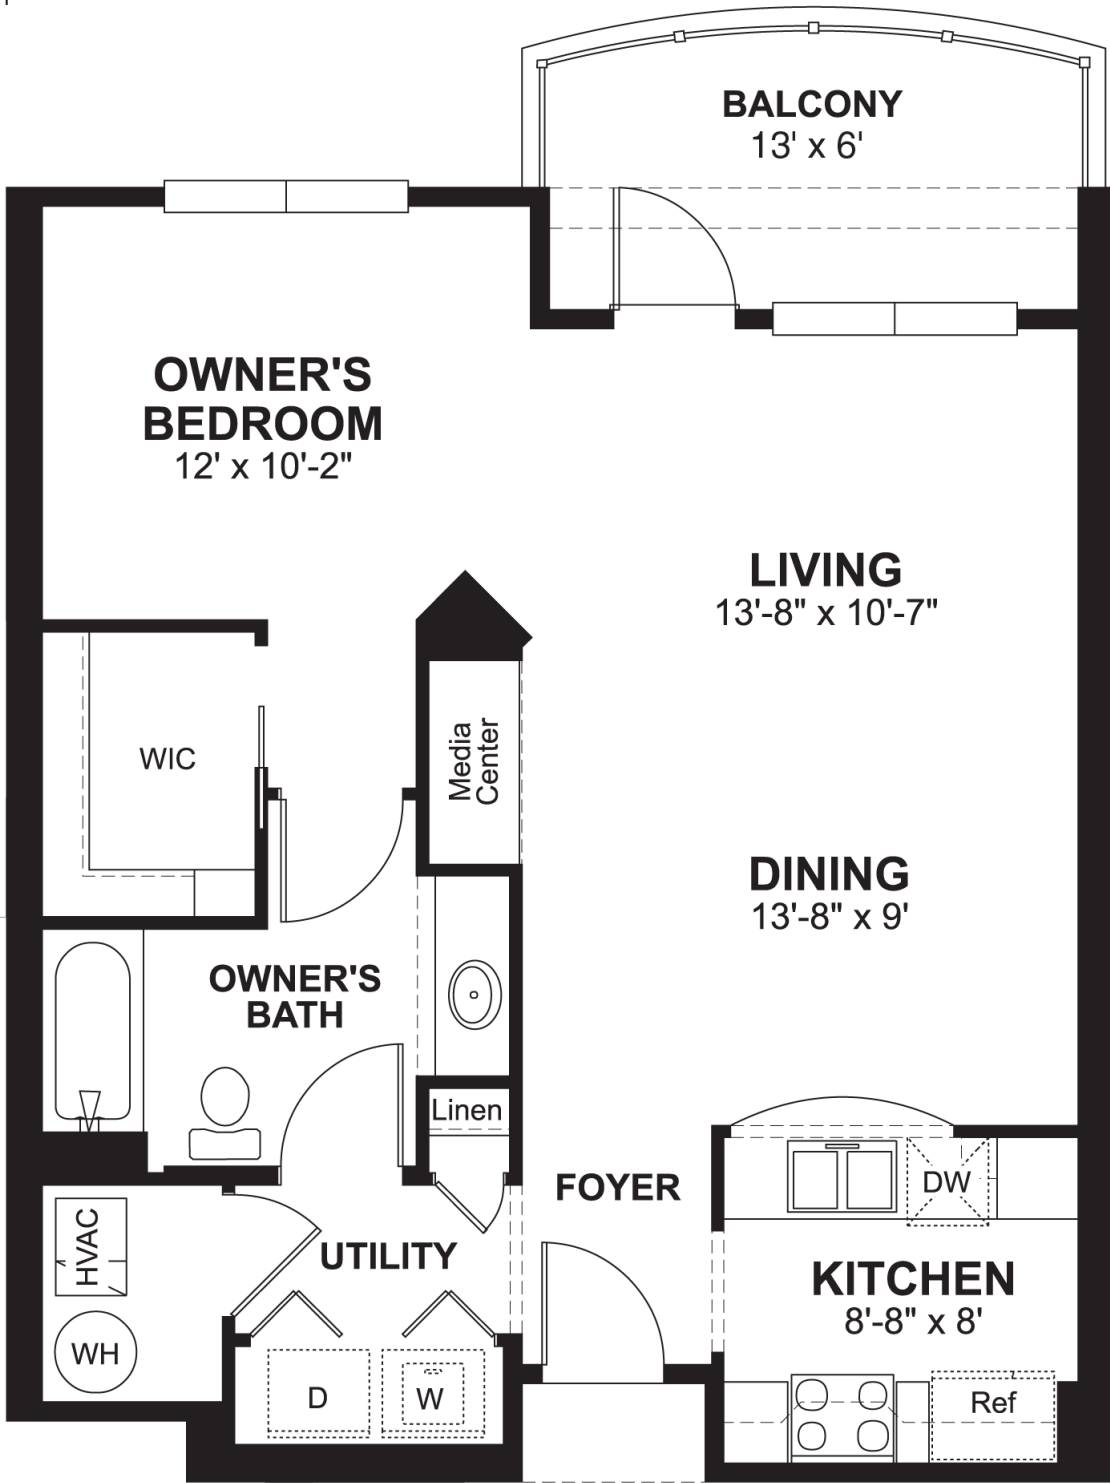

THE BEDFORD

- 1 bedroom
- 1 bath

OPT, Optional; ILO, In Lieu Of; UTIL, Utility; WIC, Walk In Closet; PWDR, Powder Room; SGD, Sliding Glass Door; W, Washer; D, Dryer; WH, Water Heater; DW, Dishwasher; REF, Refrigerator; HVAC, Heating, Ventilating and Air Conditioning; WO, Wall Oven; Dotted lines, optional items; Dashed lines, elevated features