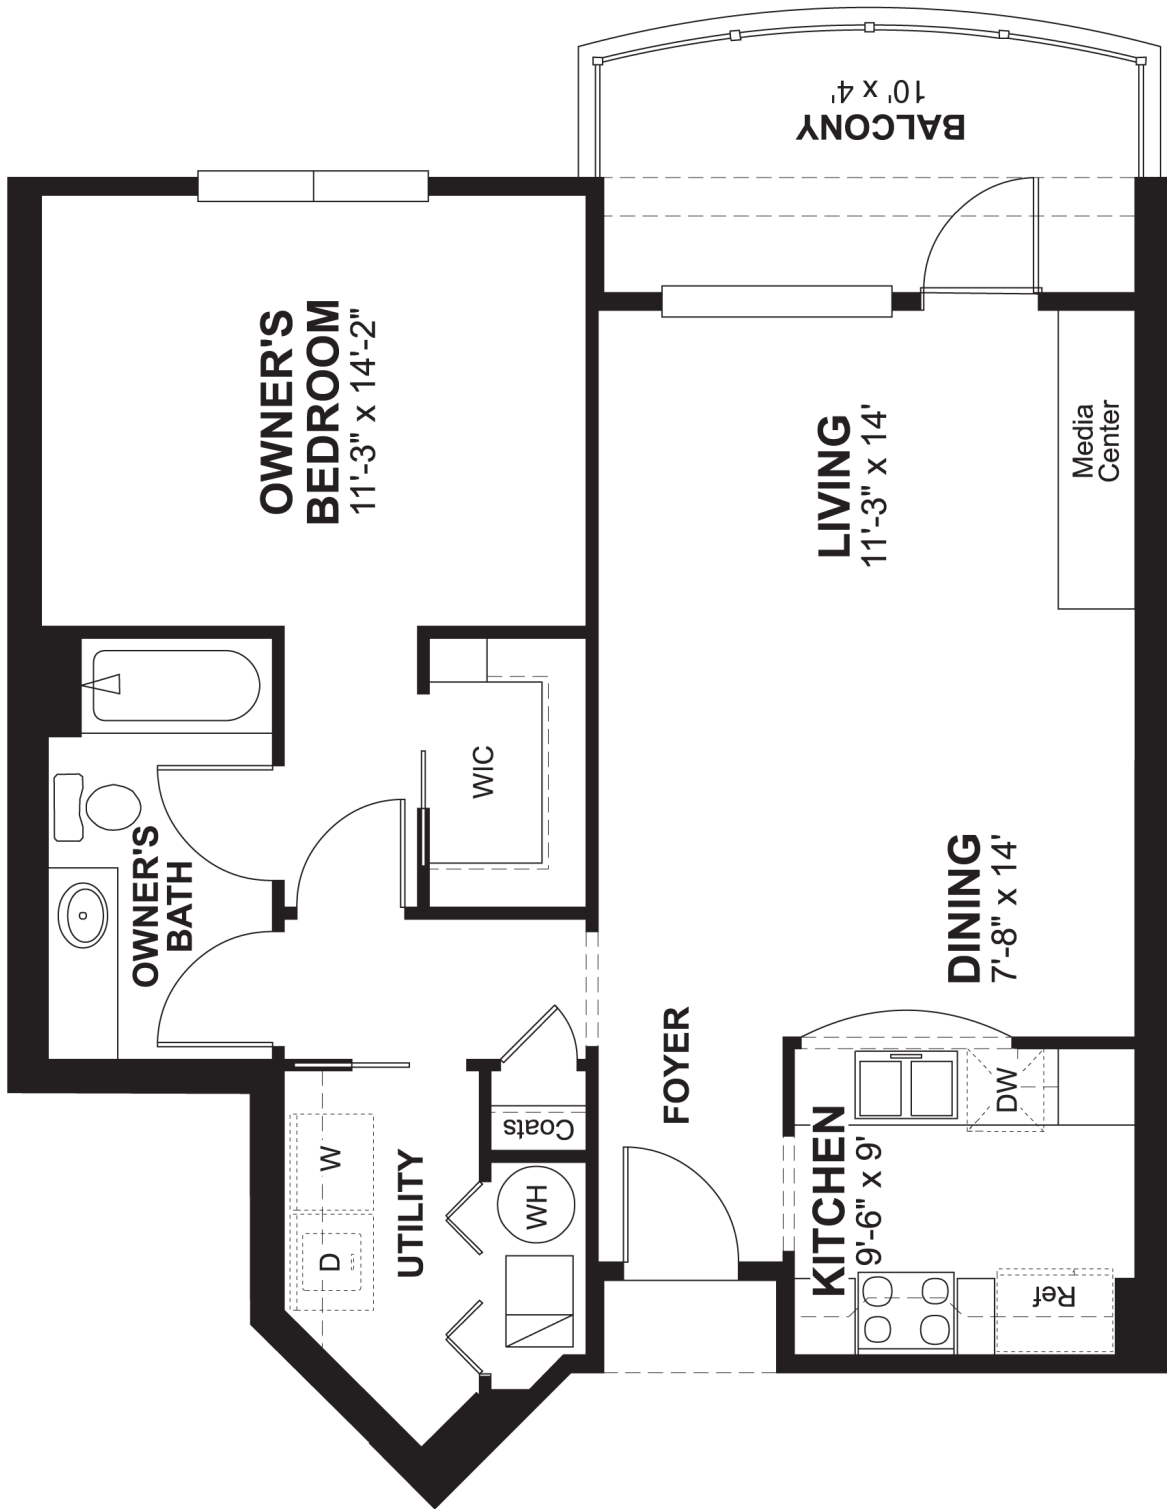

# THE ROSWELL

- 1 bedroom
- 1 bath

OPT, Optional; ILO, In Lieu Of; UTIL, Utility; WIC, Walk In Closet; PWDR, Powder Room; SGD, Sliding Glass Door; W, Washer; D, Dryer; WH, Water Heater; DW, Dishwasher; REF, Refrigerator; HVAC, Heating, Ventilating and Air Conditioning; WO, Wall Oven; Dotted lines, optional items; Dashed lines, elevated features